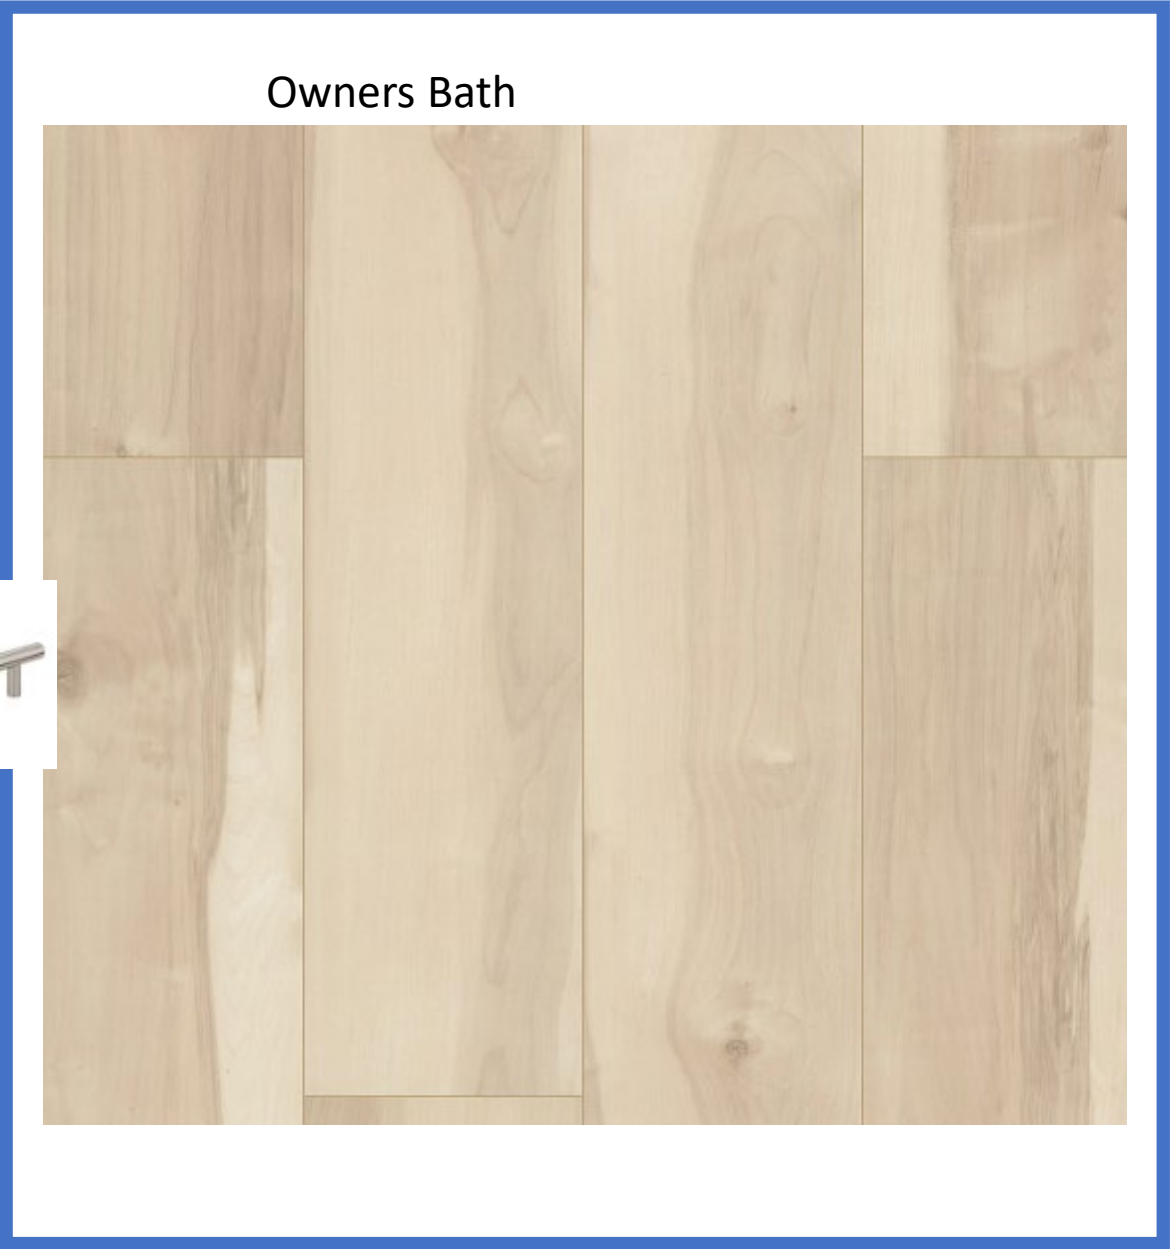

Eave Drip - Key West Elevation
Color Package: #4
Color: Black
Paint - Exterior Body & Trim - Key West Elevation
Manufacturer: Sherwin Williams
Color Package: #4
1st Exterior Body: Pure White SW7005
2nd Exterior Body: Pearly White SW7009
Exterior Trim: Extra White SW 7006
Paint - Exterior Doors & Shutters - Key West Elevation
Manufacturer: Sherwin Williams
Color Package: #4
Garage Door: Extra White SW 7006
Front Door: Tricorn Black SW6258
Shutters: Tricorn Black SW6258
Roofing - Metal - Key West Elevation
Color Package: #4
Color: Galvanized
Roofing - Shingles - Key West Elevation
Manufacturer: Owens Corning
Style: Oakridge
Color Package: #4
Color: Williamsburg Grey
Soffit & Fascia - Key West Elevation
Manufacturer: Crane
Color Package: #4
Color: Aspen

Bath 3

**Sherwin-Williams
Eider White SW 7014**

Laundry

Powder Bath