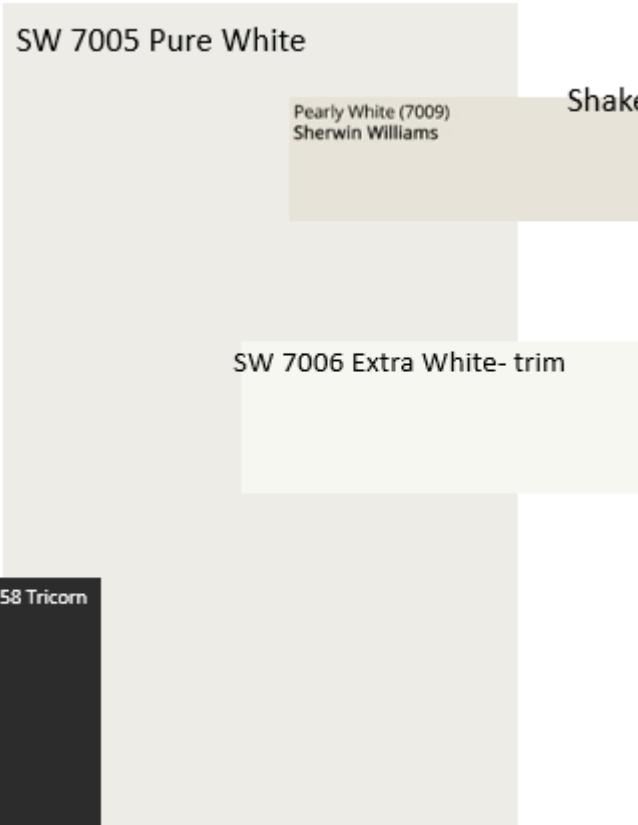

Welcome Home SV157
249 Sienna Palm Drive

Scheme 4

Body

SW 7005 Pure White

Pearly White (7009)
Sherwin Williams

Shake

SW 7006 Extra White- trim

SW 6258 Tricorn
Black

Eave Drip - Key West Elevation
Color Package: #4
Color: Black
Paint - Exterior Body & Trim - Key West Elevation
Manufacturer: Sherwin Williams
Color Package: #4
1st Exterior Body: Pure White SW7005
2nd Exterior Body: Pearly White SW7009
Exterior Trim: Extra White SW 7006
Paint - Exterior Doors & Shutters - Key West Elevation
Manufacturer: Sherwin Williams
Color Package: #4
Garage Door: Extra White SW 7006
Front Door: Tricorn Black SW6258
Shutters: Tricorn Black SW6258
Roofing - Metal - Key West Elevation
Color Package: #4
Color: Galvanized
Roofing - Shingles - Key West Elevation
Manufacturer: Owens Corning
Style: Oakridge
Color Package: #4
Color: Williamsburg Grey
Soffit & Fascia - Key West Elevation
Manufacturer: Crane
Color Package: #4
Color: Aspen

Bath 3

**Sherwin-Williams
Eider White SW 7014**

Laundry

Powder Bath