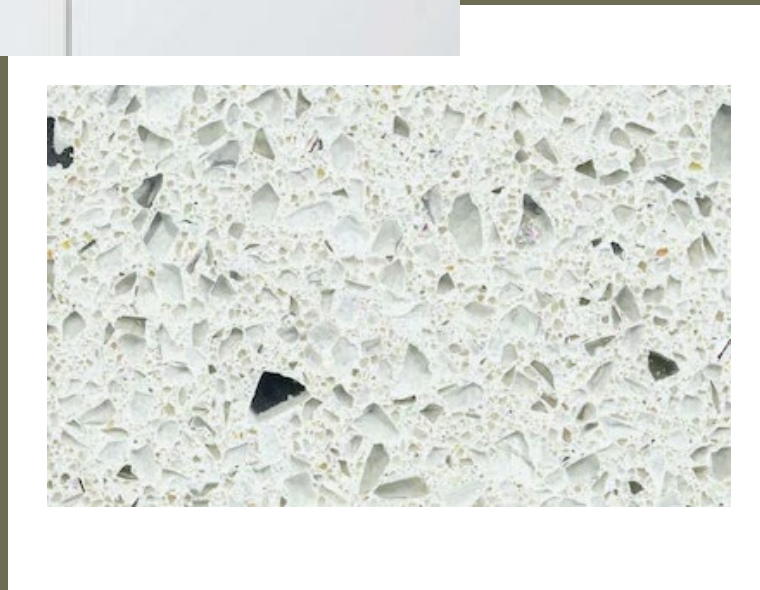

Welcome Home SV157
249 Sienna Palm Drive

Scheme 4

Body

SW 7005 Pure White

Pearly White (7009)
Sherwin Williams

Shake

SW 7006 Extra White- trim

SW 6258 Tricorn
Black

Eave Drip - Key West Elevation
Color Package: #4
Color: Black
Paint - Exterior Body & Trim - Key West Elevation
Manufacturer: Sherwin Williams
Color Package: #4
1st Exterior Body: Pure White SW7005
2nd Exterior Body: Pearly White SW7009
Exterior Trim: Extra White SW 7006
Paint - Exterior Doors & Shutters - Key West Elevation
Manufacturer: Sherwin Williams
Color Package: #4
Garage Door: Extra White SW 7006
Front Door: Tricorn Black SW6258
Shutters: Tricorn Black SW6258
Roofing - Metal - Key West Elevation
Color Package: #4
Color: Galvanized
Roofing - Shingles - Key West Elevation
Manufacturer: Owens Corning
Style: Oakridge
Color Package: #4
Color: Williamsburg Grey
Soffit & Fascia - Key West Elevation
Manufacturer: Crane
Color Package: #4
Color: Aspen