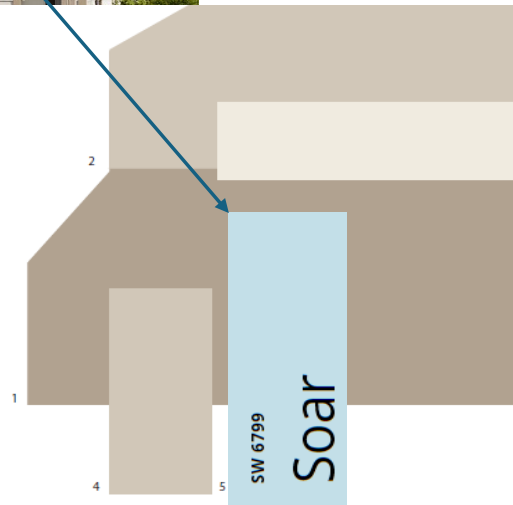

Actual colors may vary from what is shown without notice. See Sales Associates for more information. Marketed Exclusively by Providence Realty LLC. CGC053640

Eave Drip - Modern Farmhouse Elevation
Color Package: #1
Color: Brown
Paint - Exterior Body & Trim - Modern Farmhouse Elevation
Manufacturer: Sherwin Williams
Color Package: #1
1st Exterior Body: Natural Linen SW9109
2nd Exterior Body: Natural Linen SW9109
Exterior Trim: Extra White SW7006
Paint - Exterior Doors & Shutters - Modern Farmhouse Elev.
Manufacturer: Sherwin Williams
Color Package: #1
Garage Door: Natural Linen SW9109
Front Door: Soar SW6799
Shutters: N/A
Roofing - Shingles - Modern Farmhouse Elevation
Manufacturer: Owens Corning
Style: Oakridge
Color Package: #1
Color: Driftwood
Soffit & Fascia - Modern Farmhouse Elevation
Manufacturer: Crane
Color Package: #1
Color: Aspen

SW 7042

Shoji White

Interior / Exterior

Location Number: 254-C4

KITCHEN

OWNERS BATH