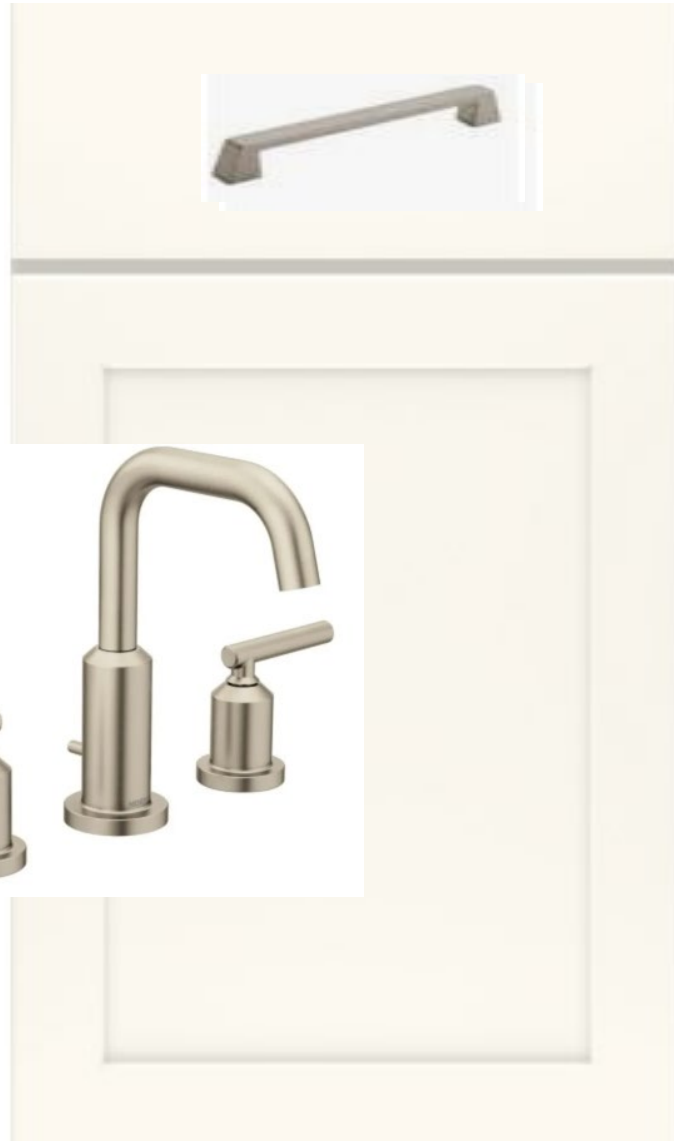

Welcome Home RF363
234 Illumination Drive

Color Package: #3

Color: Black

Paint - Exterior Body & Trim - Modern Coastal Elevation (PM)

Manufacturer: Sherwin Williams

Color Package: #3

1st Exterior Body: Argos SW7065

Bahama Shutters: Aquaverde SW9051

Roofing - Metal - Modern Coastal Elevation (PM)

Color Package:

Color:

See Custom Option #1 deleting metal roof.

Roofing - Shingles - Modern Coastal Elevation (PM)

Manufacturer: Owens Corning

Style: Oakridge

Color Package: #3

Color: Onyx Black

Soffit & Fascia - Modern Coastal Elevation (PM)

Manufacturer: Crane

Color Package: #3

Color: Aspen

Bath 2

Bath 3

Bath 5

Kitchen

Big Chill (7648)
Sherwin Williams